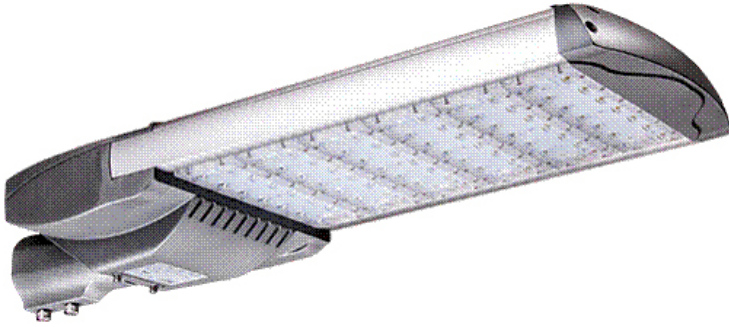

240W LED STREET LIGHTS

SKU: SSLOK-240WiL

Product Categories: [LED Street Lights](#)

Product Page: <https://sourcetecenergy.com/shop/led-retrofit/led-street-lights/240w-led-street-lights/>

Product Description

*****PLEASE CALL 1-877-363-7765 FOR MOST CURRENT PRICING***] Specifications:**

Nominal Power: 240W

Input Voltage: 90-305VAC, 50-60HZ (347VAC Optional)

LED Maintain Flux: 24,000-26,400lm

Available Color Temp: 3000-3500K/4000-5500K/5000-6500K

Fixture Material: Aluminum and PC

Available in Silver and Black

IP Rating: IP66