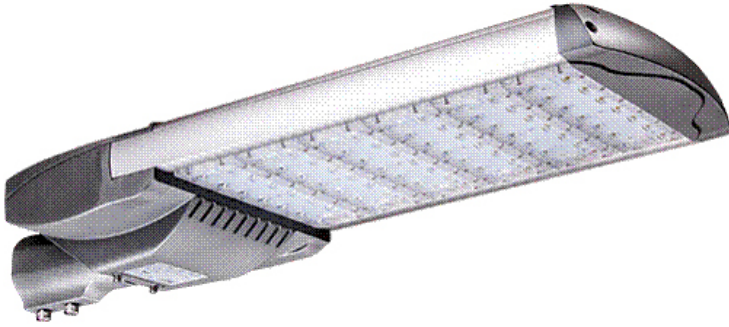

# 240W LED STREET LIGHTS

**SKU:** SSLOK-240WiL

**Product Categories:** [LED Street Lights](#)

**Product Page:** <https://sourcetecenergy.com/shop/led-retrofit/led-street-lights/240w-led-street-lights/>

## Product Description

**\*\*\*PLEASE CALL 1-877-363-7765 FOR MOST CURRENT PRICING\*\*\*] Specifications:**

Nominal Power: 240W

Input Voltage: 90-305VAC, 50-60HZ (347VAC Optional)

LED Maintain Flux: 24,000-26,400lm

Available Color Temp: 3000-3500K/4000-5500K/5000-6500K

Fixture Material: Aluminum and PC

Available in Silver and Black

IP Rating: IP66