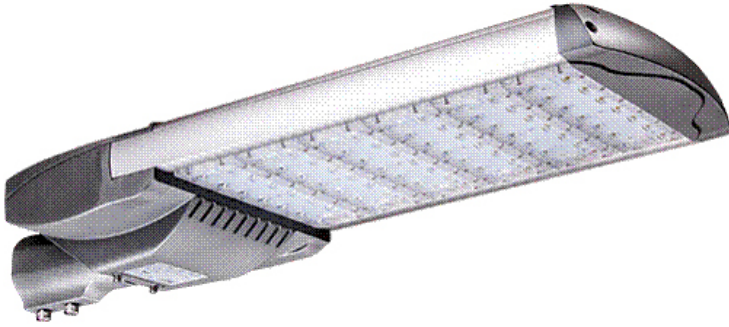

# 160W LED STREET LIGHTS

**SKU:** SSLOK-160WiL

**Product Categories:** [LED Street Lights](#)

**Product Page:** <https://sourcetecenergy.com/shop/led-retrofit/led-street-lights/160w-led-street-lights/>

## Product Description

**\*\*\*PLEASE CALL 1-877-363-7765 FOR MOST CURRENT PRICING\*\*\*] Specifications:**

Nominal Power: 160W

Input Voltage: 90-305VAC, 50-60HZ (347VAC Optional)

LED Maintain Flux: 16,000-17,600lm

Available Color Temp: 3000-3500K/4000-5500K/5000-6500K

Fixture Material: Aluminum and PC

Available in Silver and Black

IP Rating: IP66