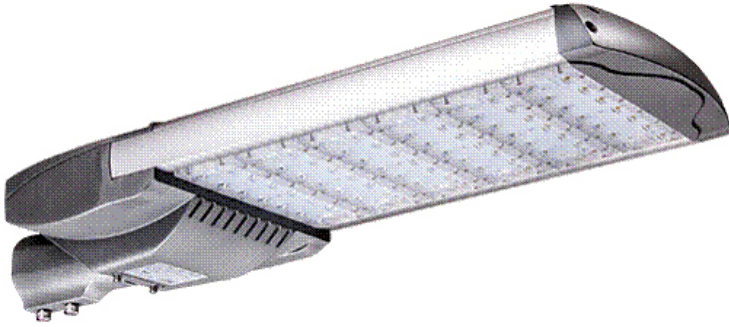

160W LED STREET LIGHTS

SKU: SSLOK-160WiL

Product Categories: [LED Street Lights](#)

Product Page: <https://sourcetecenergy.com/shop/led-retrofit/led-street-lights/160w-led-street-lights/>

Product Description

*****PLEASE CALL 1-877-363-7765 FOR MOST CURRENT PRICING***] Specifications:**

Nominal Power: 160W

Input Voltage: 90-305VAC, 50-60HZ (347VAC Optional)

LED Maintain Flux: 16,000-17,600lm

Available Color Temp: 3000-3500K/4000-5500K/5000-6500K

Fixture Material: Aluminum and PC

Available in Silver and Black

IP Rating: IP66