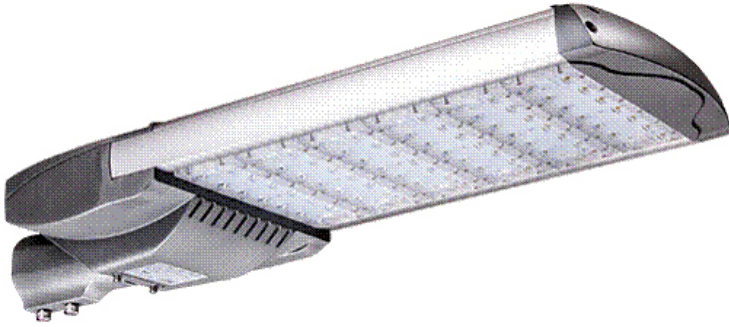

# 35W LED STREET LIGHTS

**SKU:** SSLOK-35WiL

**Product Categories:** [Led Retrofit](#), [LED Street Lights](#)

**Product Page:** <https://sourcetecenergy.com/shop/led-retrofit/35w-led-street-lights/>

## Product Description

**\*\*\*PLEASE CALL 1-877-363-7765 FOR MOST CURRENT PRICING\*\*\*] Specifications:**

Nominal Power: 35W

Input Voltage: 90-305VAC, 50-60HZ, (347VAC Optional)

LED Maintain Flux: 28,000 - 30,800lm

Available Color Temp: 3000-3500K/4000-5500K/5000-6500K

Fixture Material: Aluminum and PC

Available in Silver or Black

IP Rating: IP66