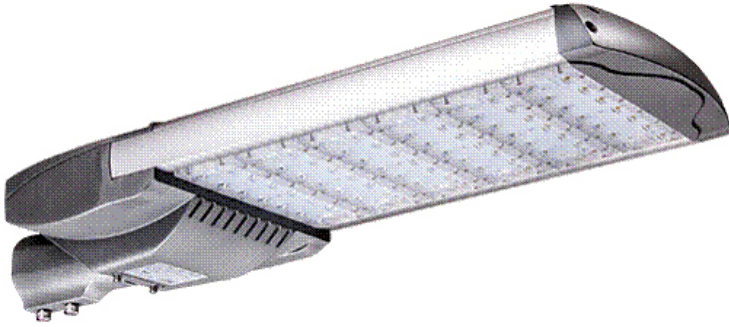

35W LED STREET LIGHTS

SKU: SSLOK-35WiL

Product Categories: [Led Retrofit](#), [LED Street Lights](#)

Product Page: <https://sourcetecenergy.com/shop/led-retrofit/35w-led-street-lights/>

Product Description

*****PLEASE CALL 1-877-363-7765 FOR MOST CURRENT PRICING***] Specifications:**

Nominal Power: 35W

Input Voltage: 90-305VAC, 50-60HZ, (347VAC Optional)

LED Maintain Flux: 28,000 - 30,800lm

Available Color Temp: 3000-3500K/4000-5500K/5000-6500K

Fixture Material: Aluminum and PC

Available in Silver or Black

IP Rating: IP66