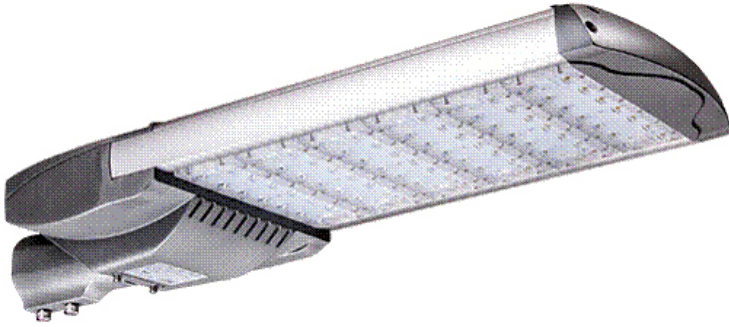

280W LED STREET LIGHTS

SKU: SSLOK-280WIL

Product Categories: [Led Retrofit](#), [LED Street Lights](#)

Product Page: <https://sourcetecenergy.com/shop/led-retrofit/280w-led-street-lights/>

Product Description

*****PLEASE CALL 1-877-363-7765 FOR MOST CURRENT PRICING***] Specifications:**

Nominal Power: 280W

Input Voltage: 90-305VAC, 50-60HZ (347VAC Optional)

LED Maintain Flux: 28,000 - 30,800lm

Available Color Temp: 3000-3500K/4000-5500K/5000-6500K

Fixture Material: Aluminum and PC

Available in Silver and Black

IP Rating: IP66