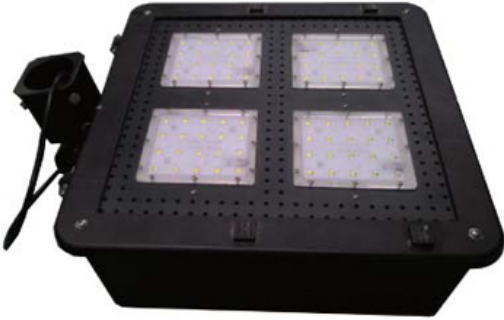

120W LED SHOW DOME SERIES

Price: \$988.00

SKU: SE-SB120

Product Categories: [LED Show Dome Series](#)

Product Page: <http://sourcetecenergy.com/shop/led-retrofit/led-show-dome-series/120w-led-show-dome-series/>

Product Description

Specifications:

Nominal Power: 120W

Input Voltage: 90-227VAC (180V-528V Available)

Lumens: 12,000lm

Material: Die Cast Aluminum

IP Rating: IP65 - Indoor/Outdoor Use